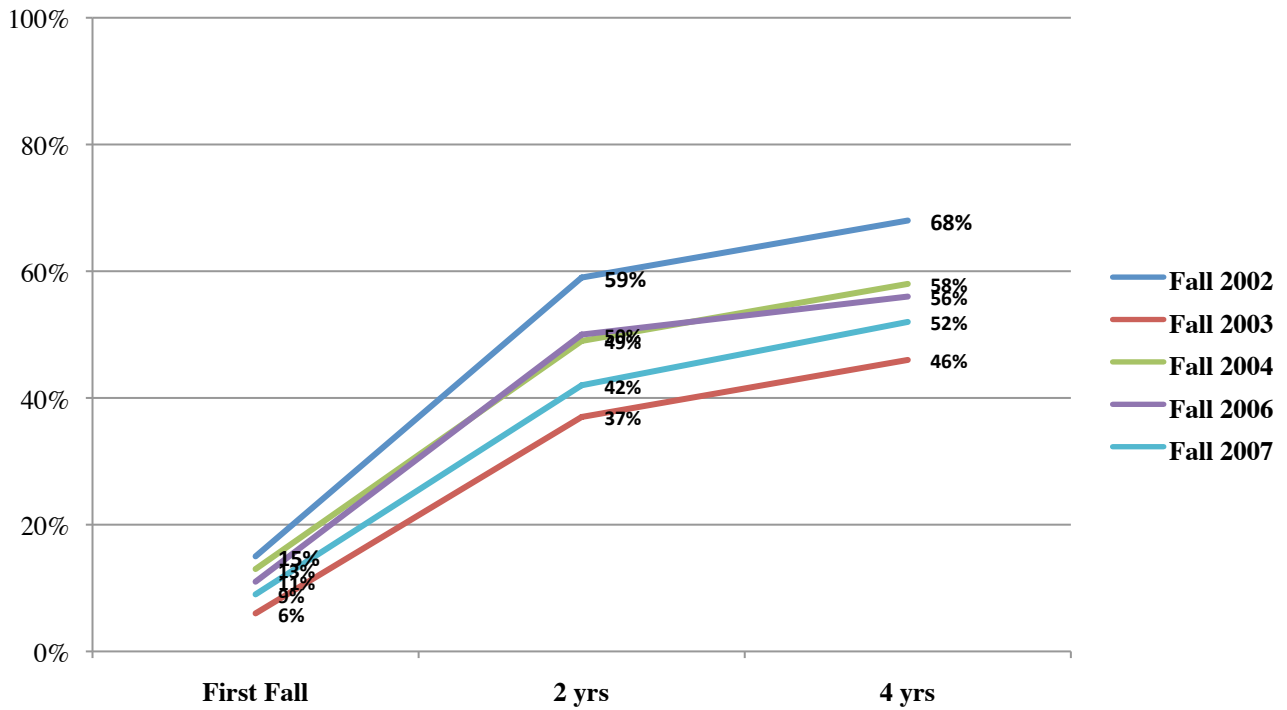

**Chabot College
Early Decision New Students
Percent Transfer Directed by 4 years**

**Chabot College
All Other New Students
Percent Transfer Directed by 4 years**